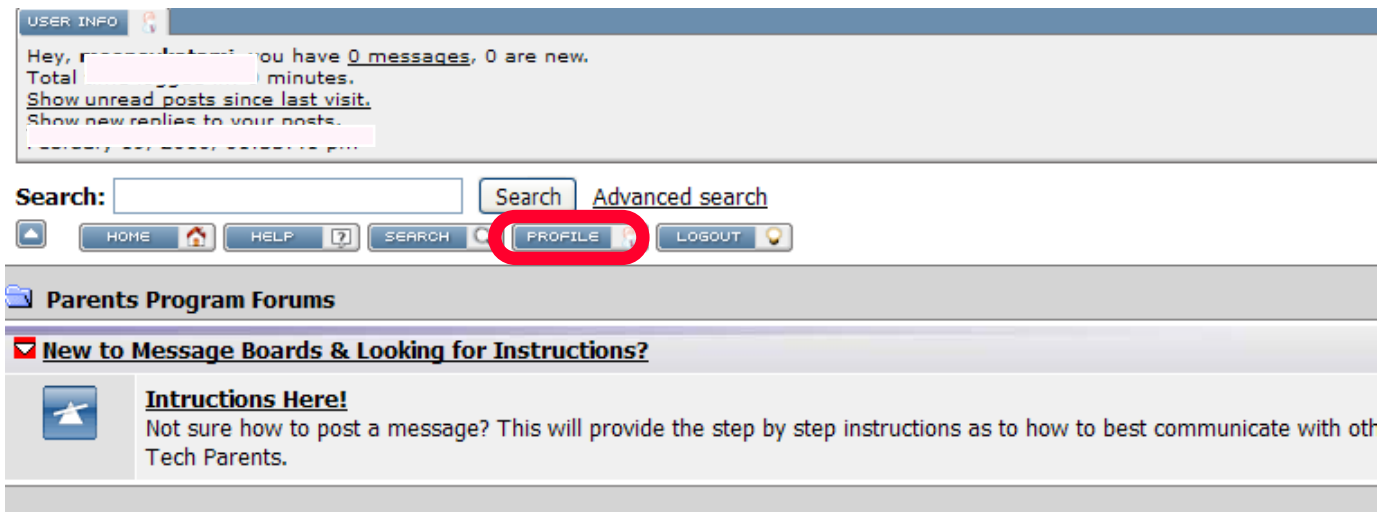

- Paste the URL into your browser, and that will lead you to your Publicly Viewable Profile Page.

<http://library.cshl.edu/wp/vb/register.php> PR 6

- Sign up.
- Login
- Click on the User CP Link...

- Click on the Edit Profile Link...

- Insert a Bare Link in the Home Page URL Field, Scroll down and hit the Save Changes Button...

- Click on the Members List Link...

- Search for your username in the pull down Search Members Tab...

- Click on your username when it appears...

- This is your Publicly Viewable Profile Page.

<http://studentaffairs.gatech.edu/parents/forums/index.php?action=register> PR 6

- Sign up here
- Login
- Click on Profile

- Click on Forum Profile.

- Leave Anchor-Text in 'Website Title' field, and Link in 'Website URL' field.