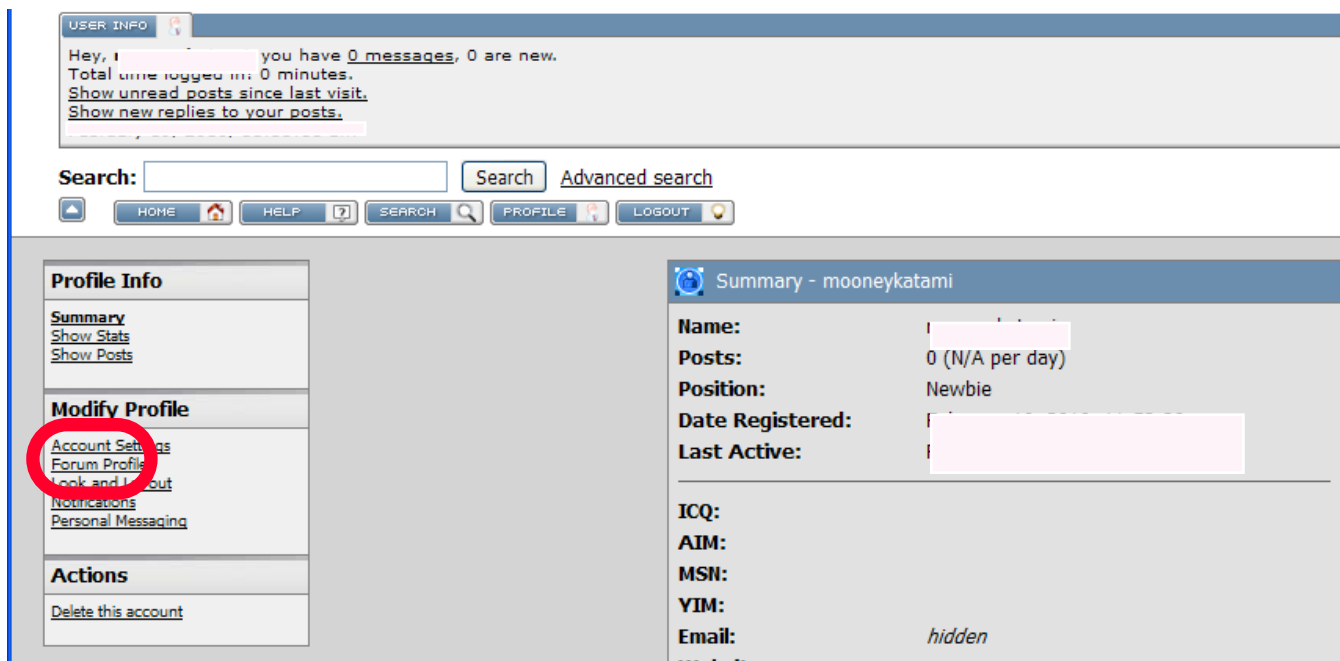

- Click on Forum Profile.