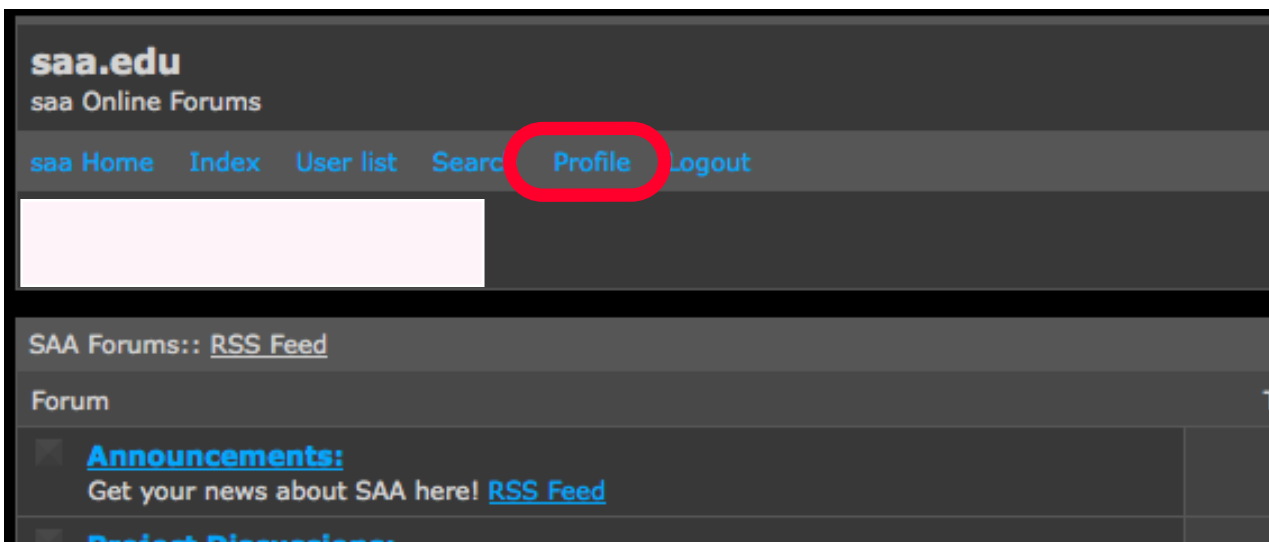

- Sign up here...

<http://forums.saa.edu/register.php> PR 4

- Sign Up and confirm registration via your email (Click on the Activation Link)

- Login

-Go to the Profile Link...