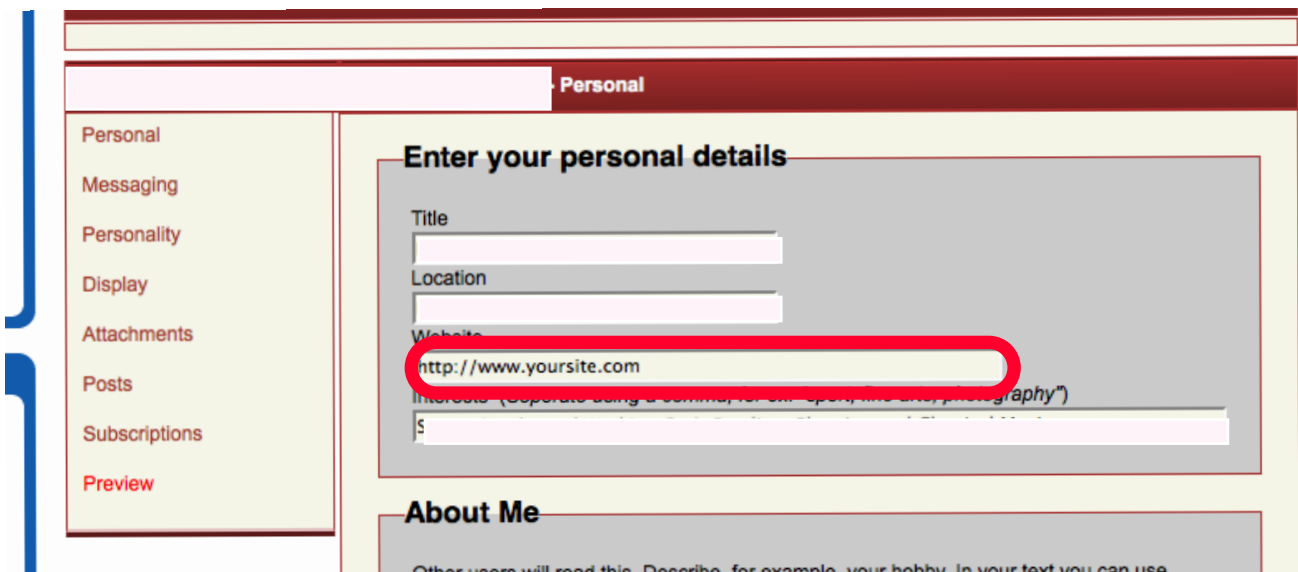

- Insert a Bare Link in the Website Field, Scroll Down and click Submit at the bottom of the page...