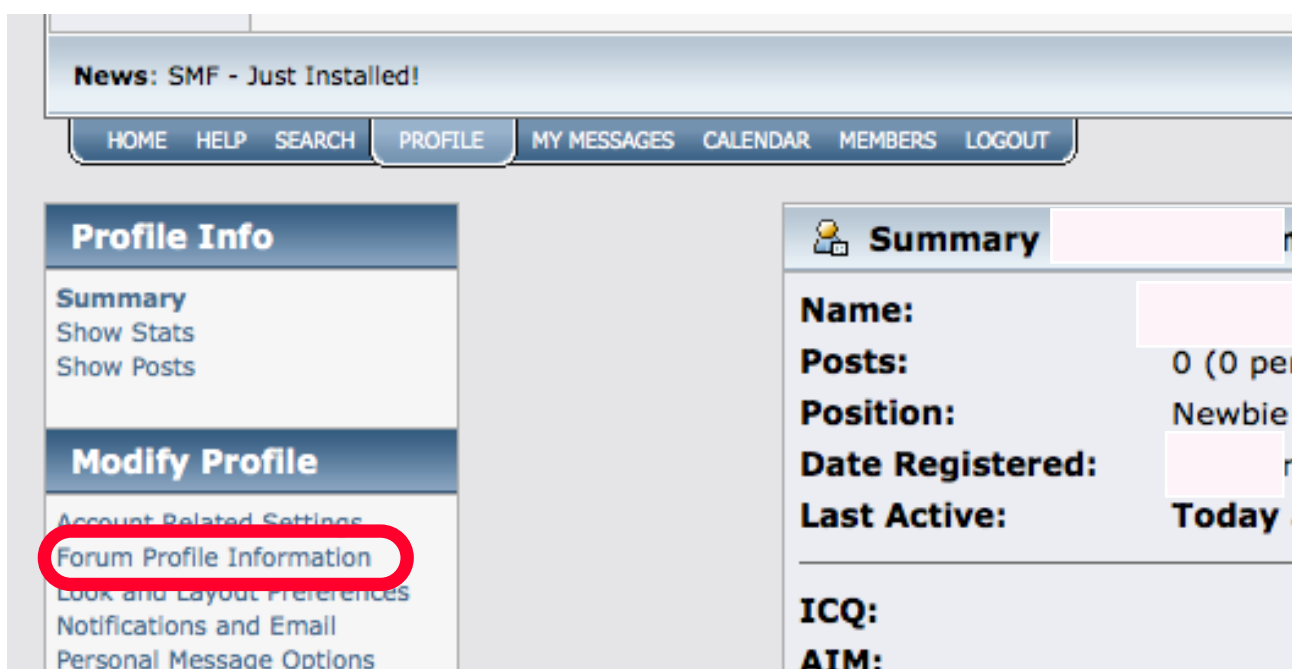

- Click on the Forum Profile Information Link...