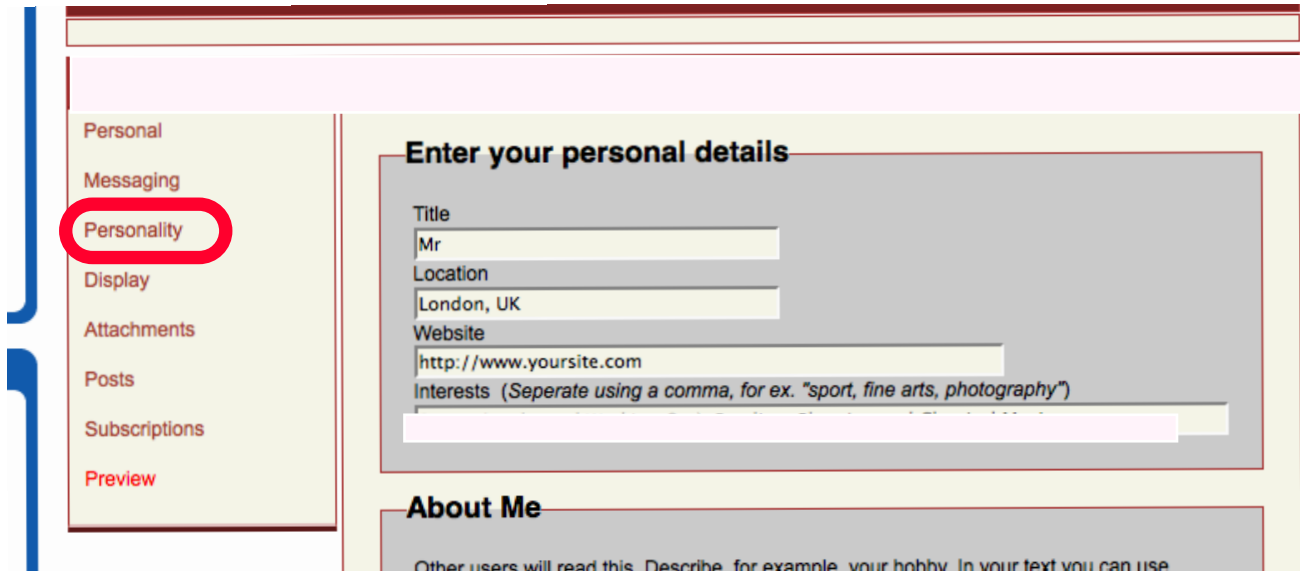

http://ceprap.ucdavis.edu/index.php?option=com_user&view=register PR 5

- Sign up and confirm Registration via your email (Click on the Activation Link)
- Login
- Click on the Profile Link in the Drop Down Menu...

- Insert a Bare Link in the Website Field, Scroll Down and click Submit at the bottom of the page...

- Click on the Personality Link...

- Leave your BBCode in the Box and Click Submit...

- Click on the User List Link in the Drop Down Menu...

- Enter your username in the search Box, hit enter and click on your Username when it comes up as a search Result...

- This is your Publicly Viewable Profile Page.

- Sign up here...

<http://forums.saa.edu/register.php> PR 4