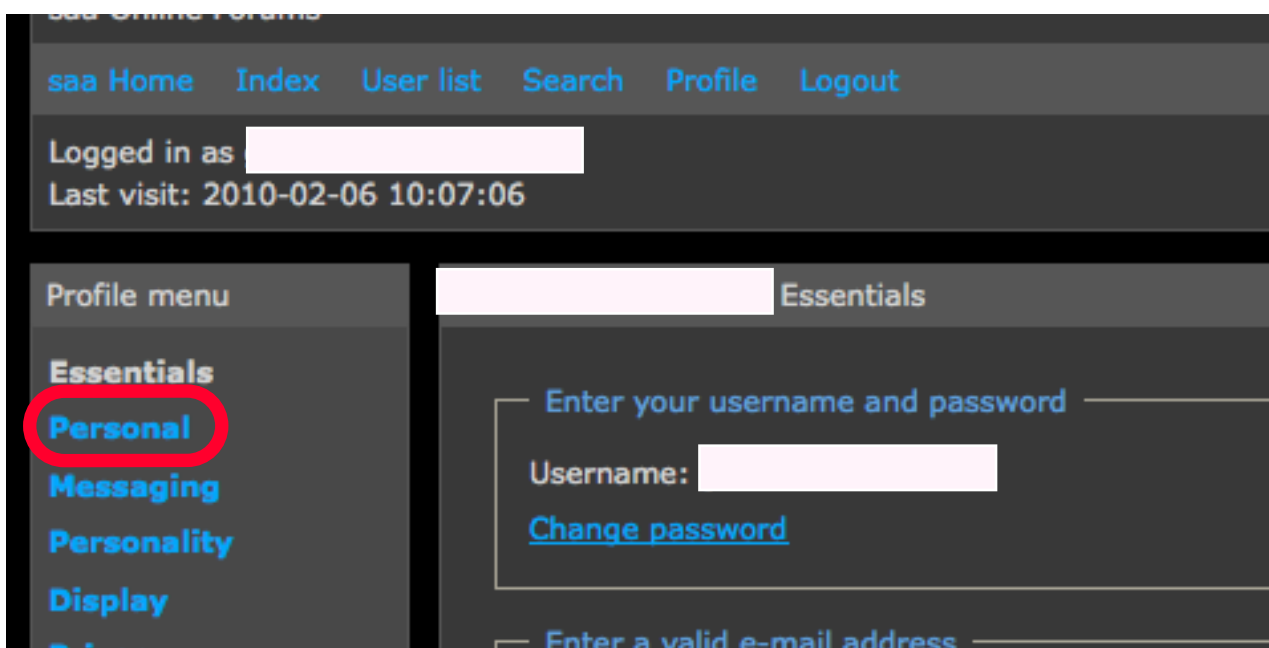

- Go to the Personal Link...