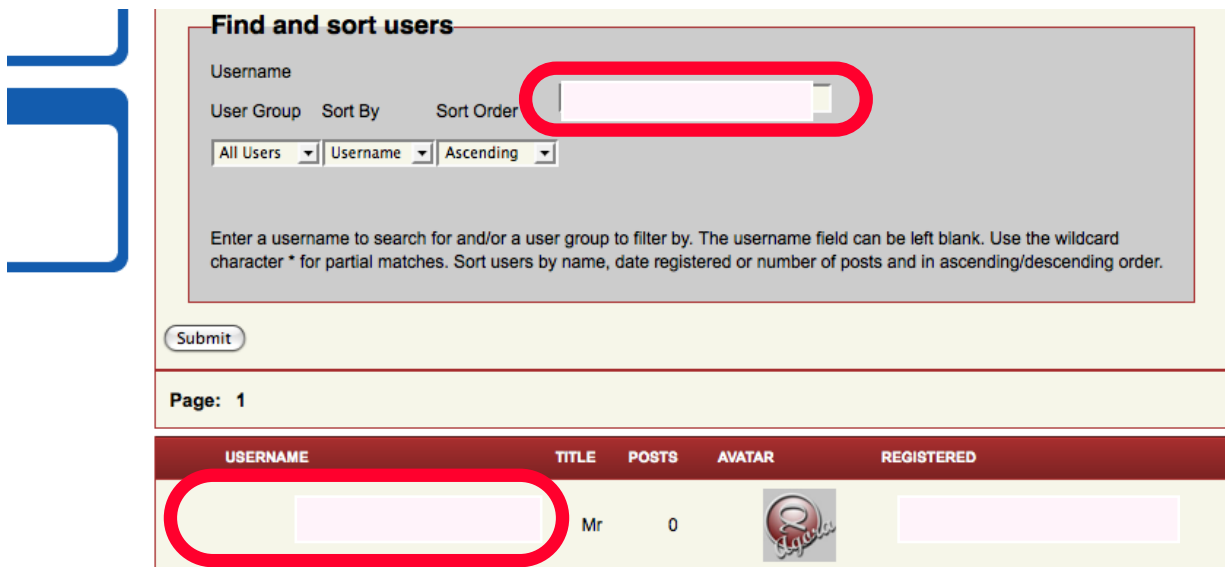

- Insert a Bare Link in the Website Field, Scroll Down and click Submit at the bottom of the page...

- Click on the Personality Link...

- Leave your BBCode in the Box and Click Submit...

- Click on the User List Link in the Drop Down Menu...

- Enter your username in the search Box, hit enter and click on your Username when it comes up as a search Result...

- This is your Publicly Viewable Profile Page.

- Sign up here...

<http://forums.saa.edu/register.php> PR 4