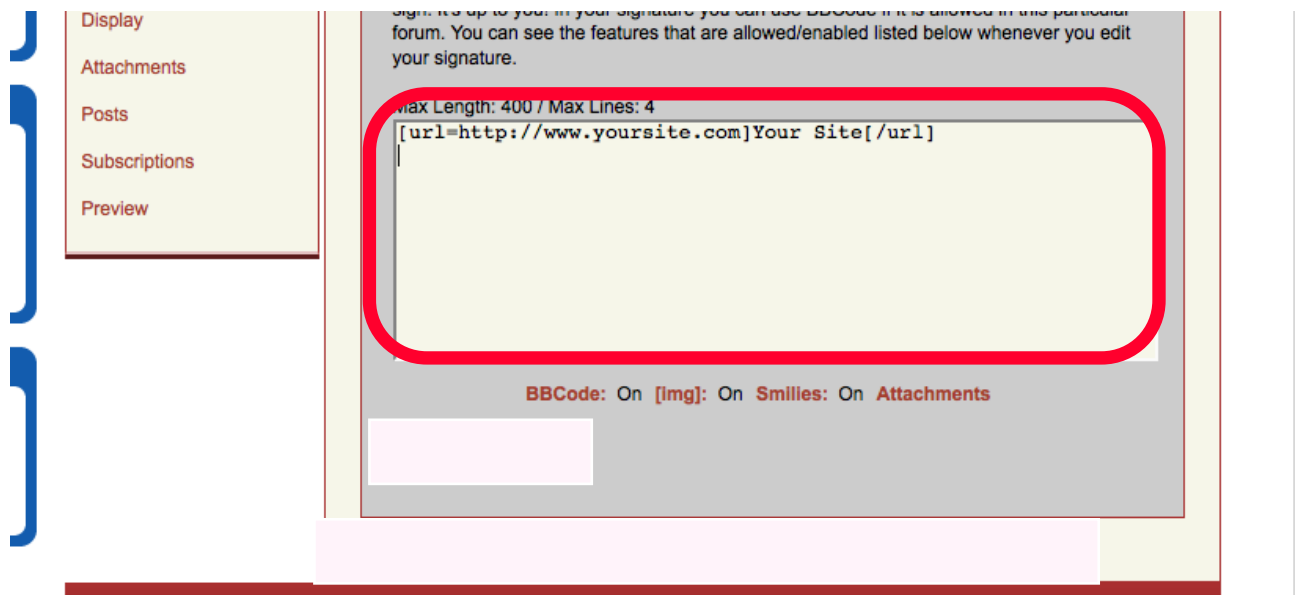

http://ceprap.ucdavis.edu/index.php?option=com_user&view=register PR 5

- Sign up and confirm Registration via your email (Click on the Activation Link)
- Login
- Click on the Profile Link in the Drop Down Menu...

- Insert a Bare Link in the Website Field, Scroll Down and click Submit at the bottom of the page...

- Click on the Personality Link...

- Leave your BBCode in the Box and Click Submit...

- Click on the User List Link in the Drop Down Menu...