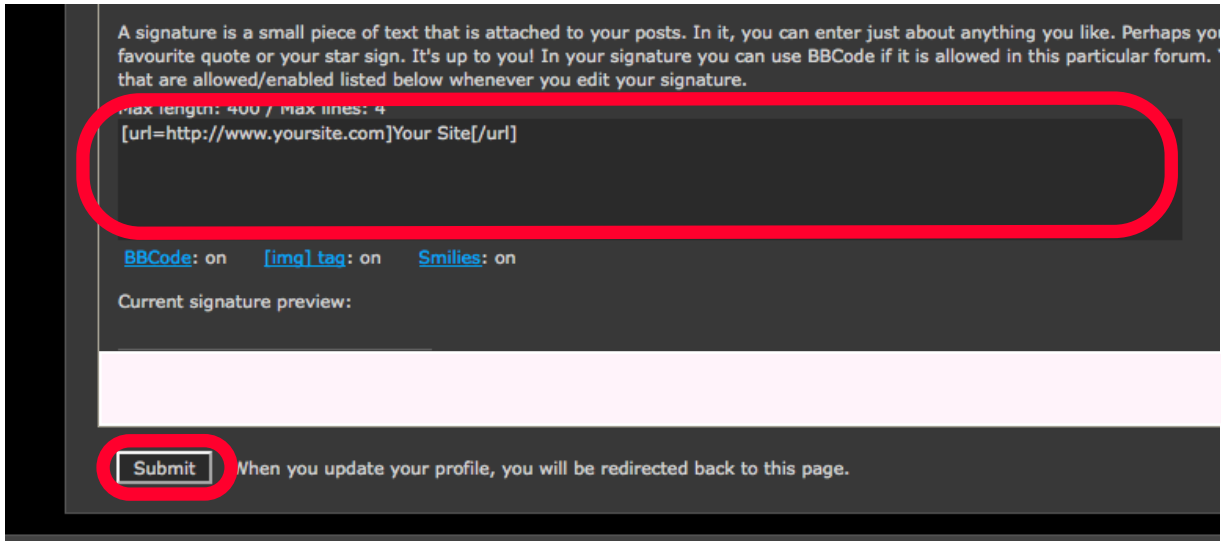

- Click on the Essentials Link

- Copy the URL, Click on the Logout Link

- Paste the URL into your browser, and this will lead you to your Publicly Viewable Profile Page.