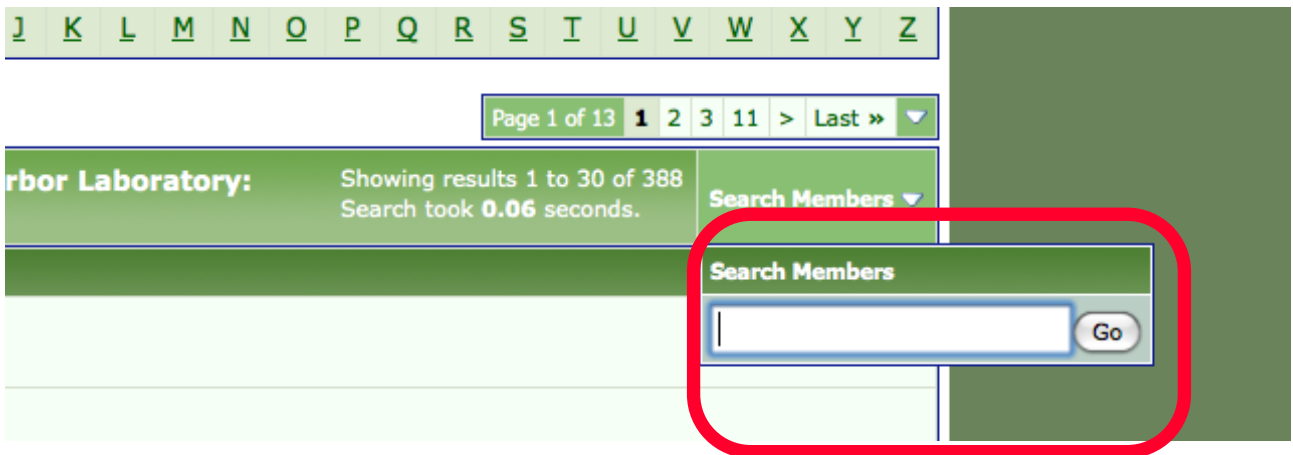

- Paste the URL into your browser, and that will lead you to your Publicly Viewable Profile Page.

<http://library.cshl.edu/wp/vb/register.php> PR 6

- Sign up.
- Login
- Click on the User CP Link...

- Click on the Edit Profile Link...

- Insert a Bare Link in the Home Page URL Field, Scroll down and hit the Save Changes Button...

- Click on the Members List Link...

- Search for your username in the pull down Search Members Tab...

- Click on your username when it appears...