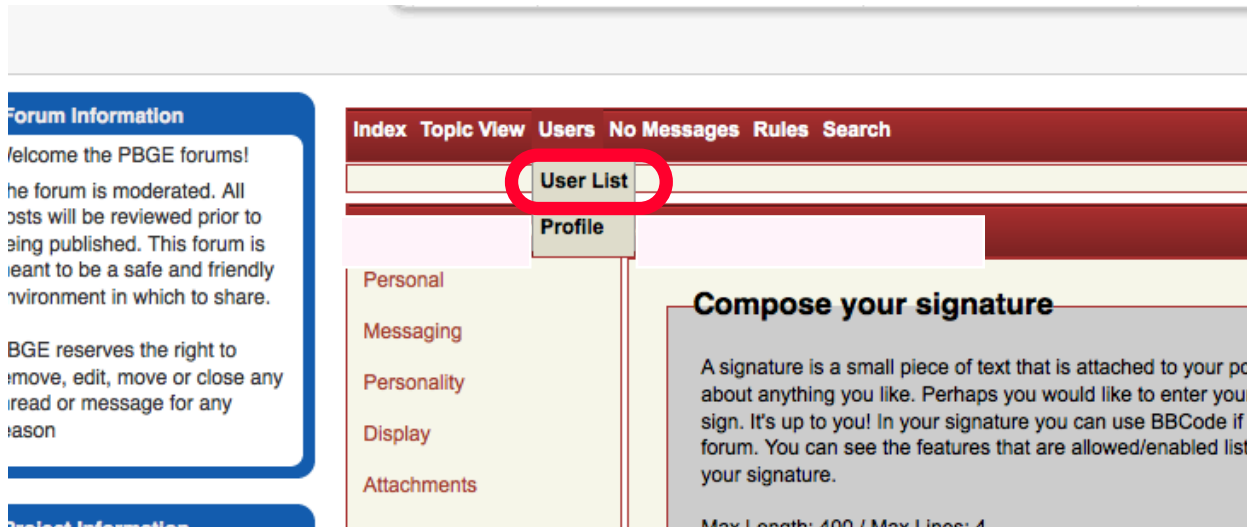

http://ceprap.ucdavis.edu/index.php?option=com_user&view=register PR 5

- Sign up and confirm Registration via your email (Click on the Activation Link)
- Login
- Click on the Profile Link in the Drop Down Menu...

- Insert a Bare Link in the Website Field, Scroll Down and click Submit at the bottom of the page...

- Click on the Personality Link...

- Leave your BBCode in the Box and Click Submit...

- Click on the User List Link in the Drop Down Menu...

- Enter your username in the search Box, hit enter and click on your Username when it comes up as a search Result...

- This is your Publicly Viewable Profile Page.

- Sign up here...

<http://forums.saa.edu/register.php> PR 4

The screenshot shows a profile editing interface. On the left is a 'Profile menu' with options: Essentials, Personal, Messaging, Personality, Display, and Privacy. The main area is titled 'Enter your personal details' and contains three input fields: 'Real name', 'Location', and 'Website'. The 'Website' field contains the text 'http://www.yoursite.com' and is circled in red. Below the fields is a 'Submit' button, also circled in red. To the right of the button, there is a note: 'When you update your profile, you will be redirected back to this p'.